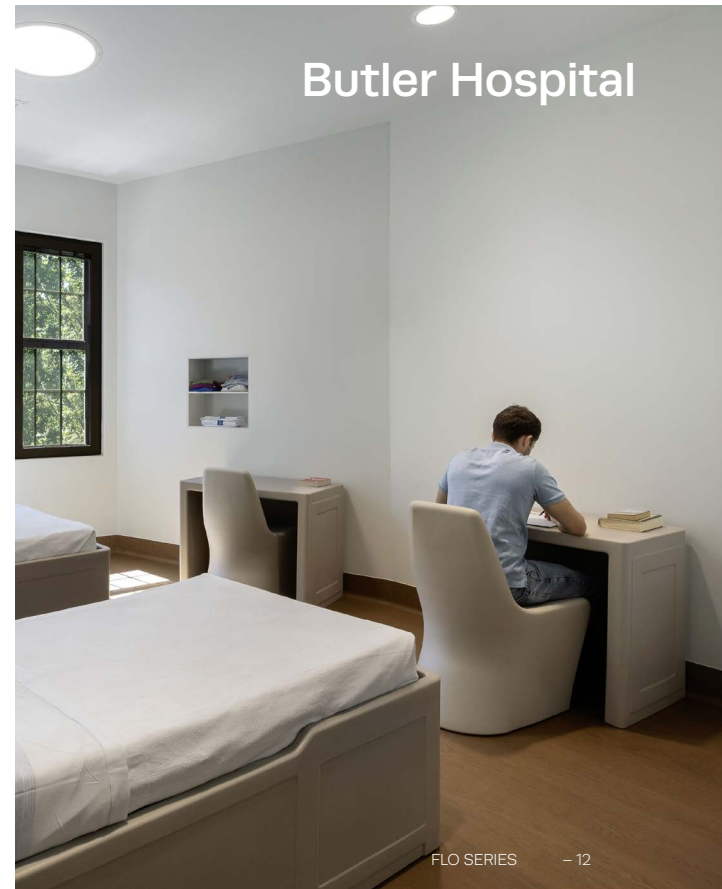

Project Installations